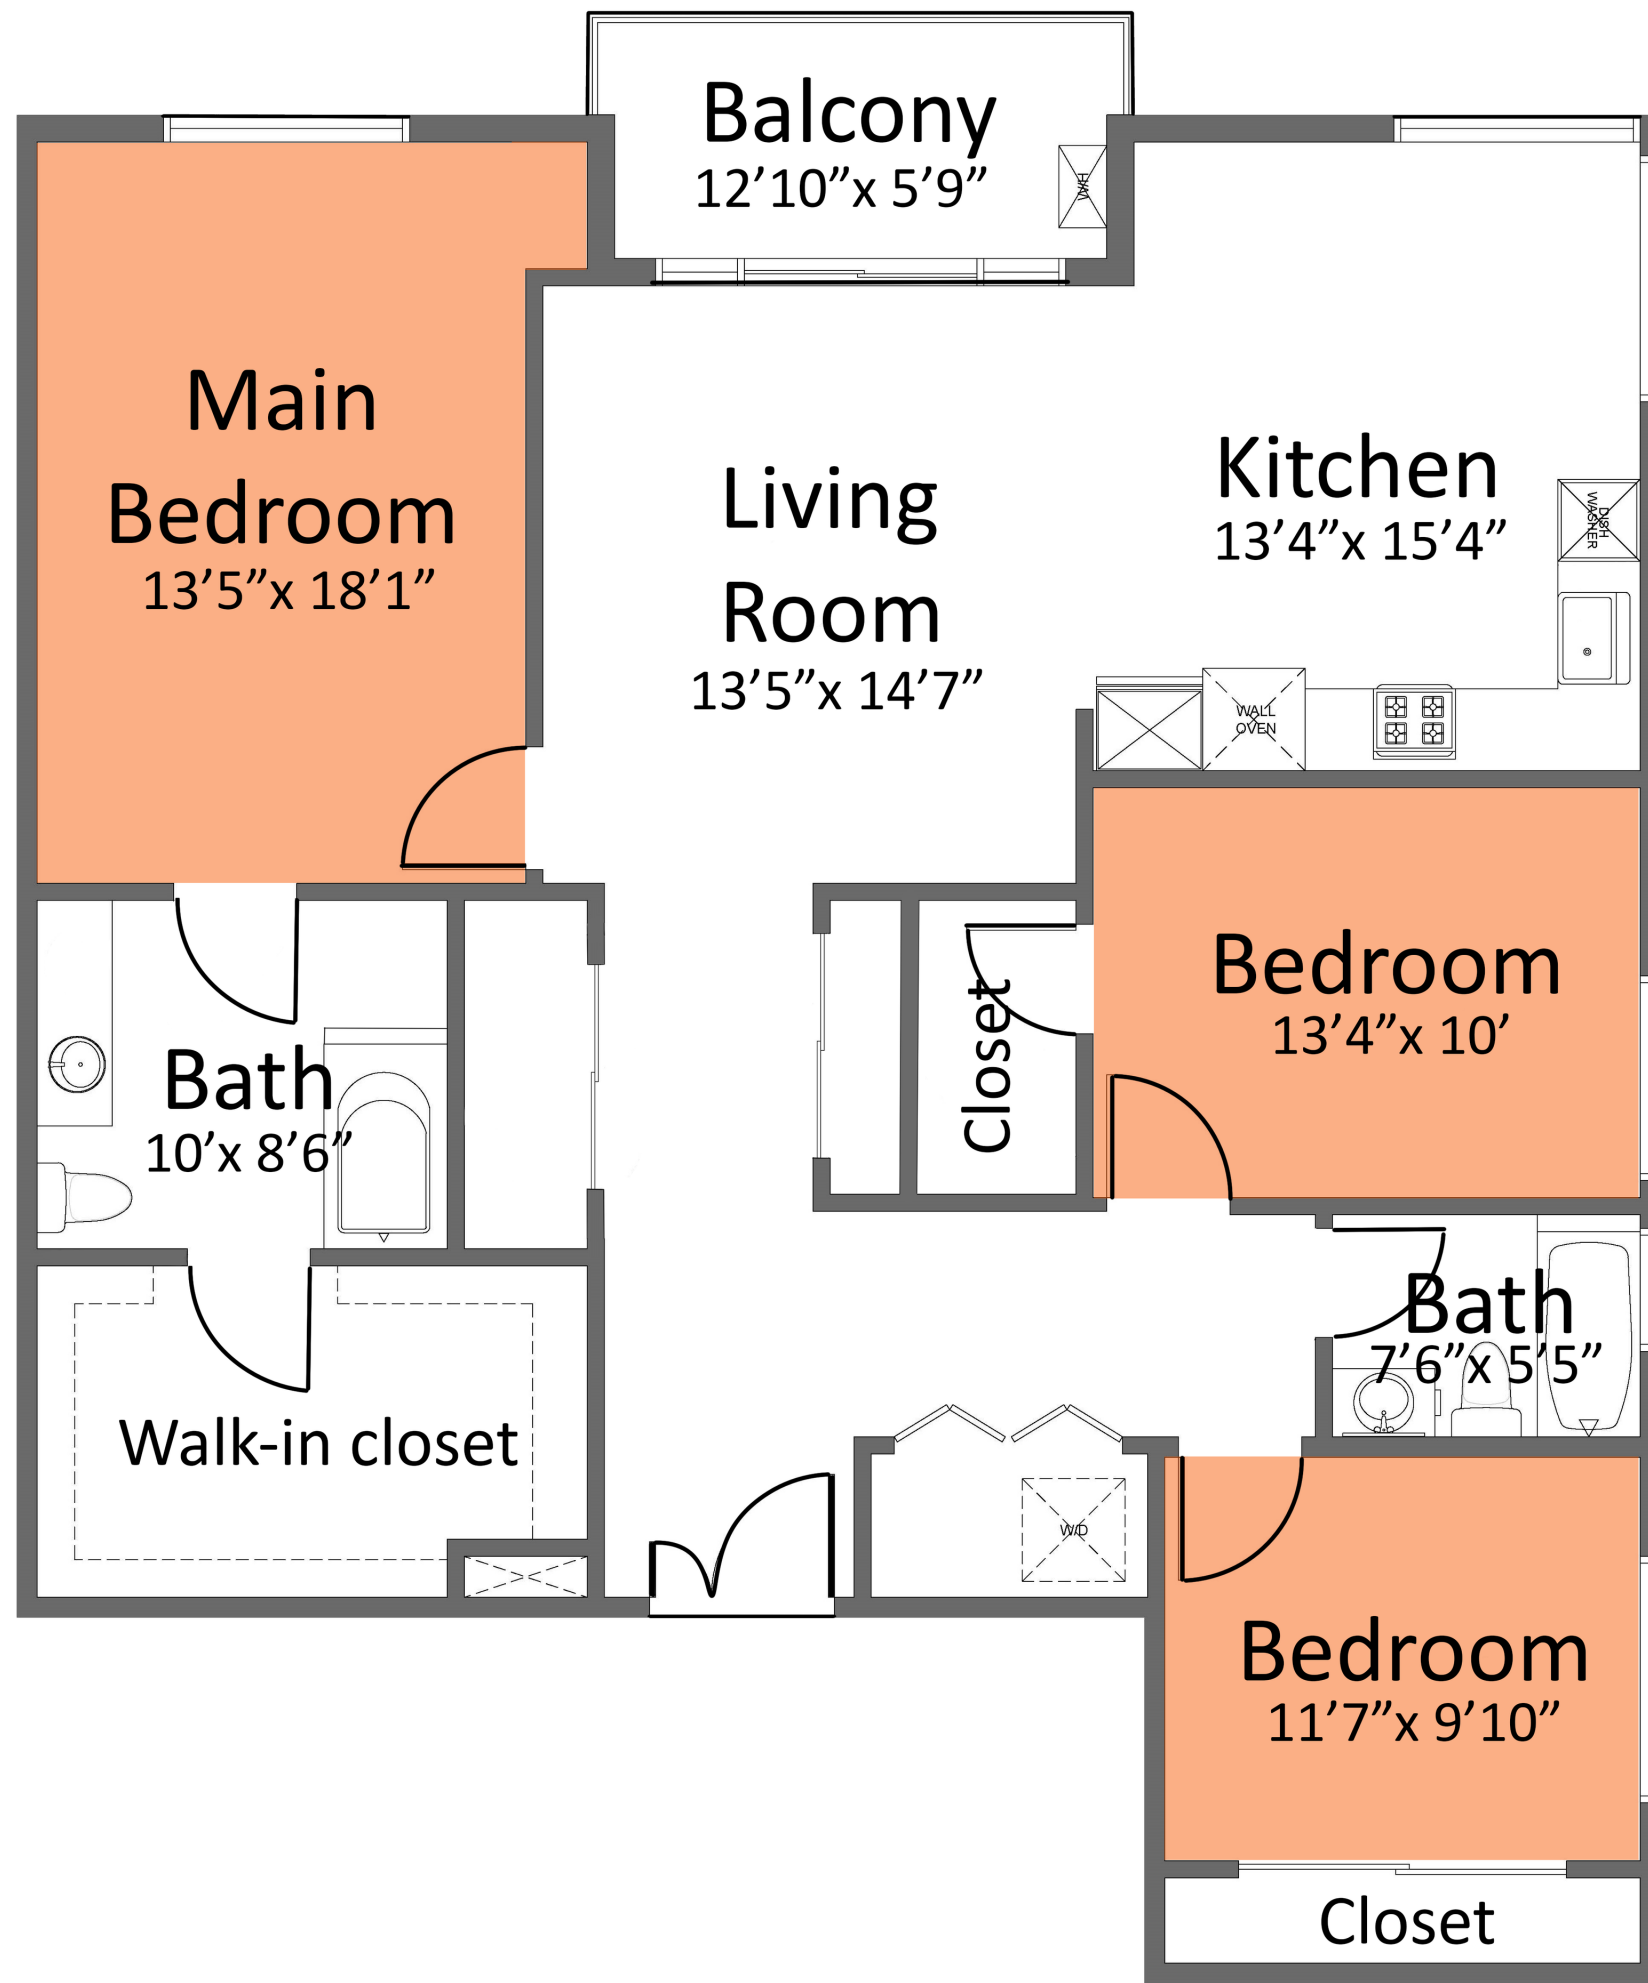

900 S Kenmore Ave, Los Angeles, CA 90006

1,531.4 sqft. - 3 bed 2 bath - Units 203, 303, 403, 503

Please note this floor plan is for marketing purposes only and it is to be used as a guide only. All efforts have been made to ensure its accuracy at the time of printing. Changes may be made during the development process and dimensions, fixtures, fittings, finishes and specifications are subject to change without notice. Floorplans, configurations, and measurements may vary slightly within each plan type. Please refer to actual property for more accurate information.