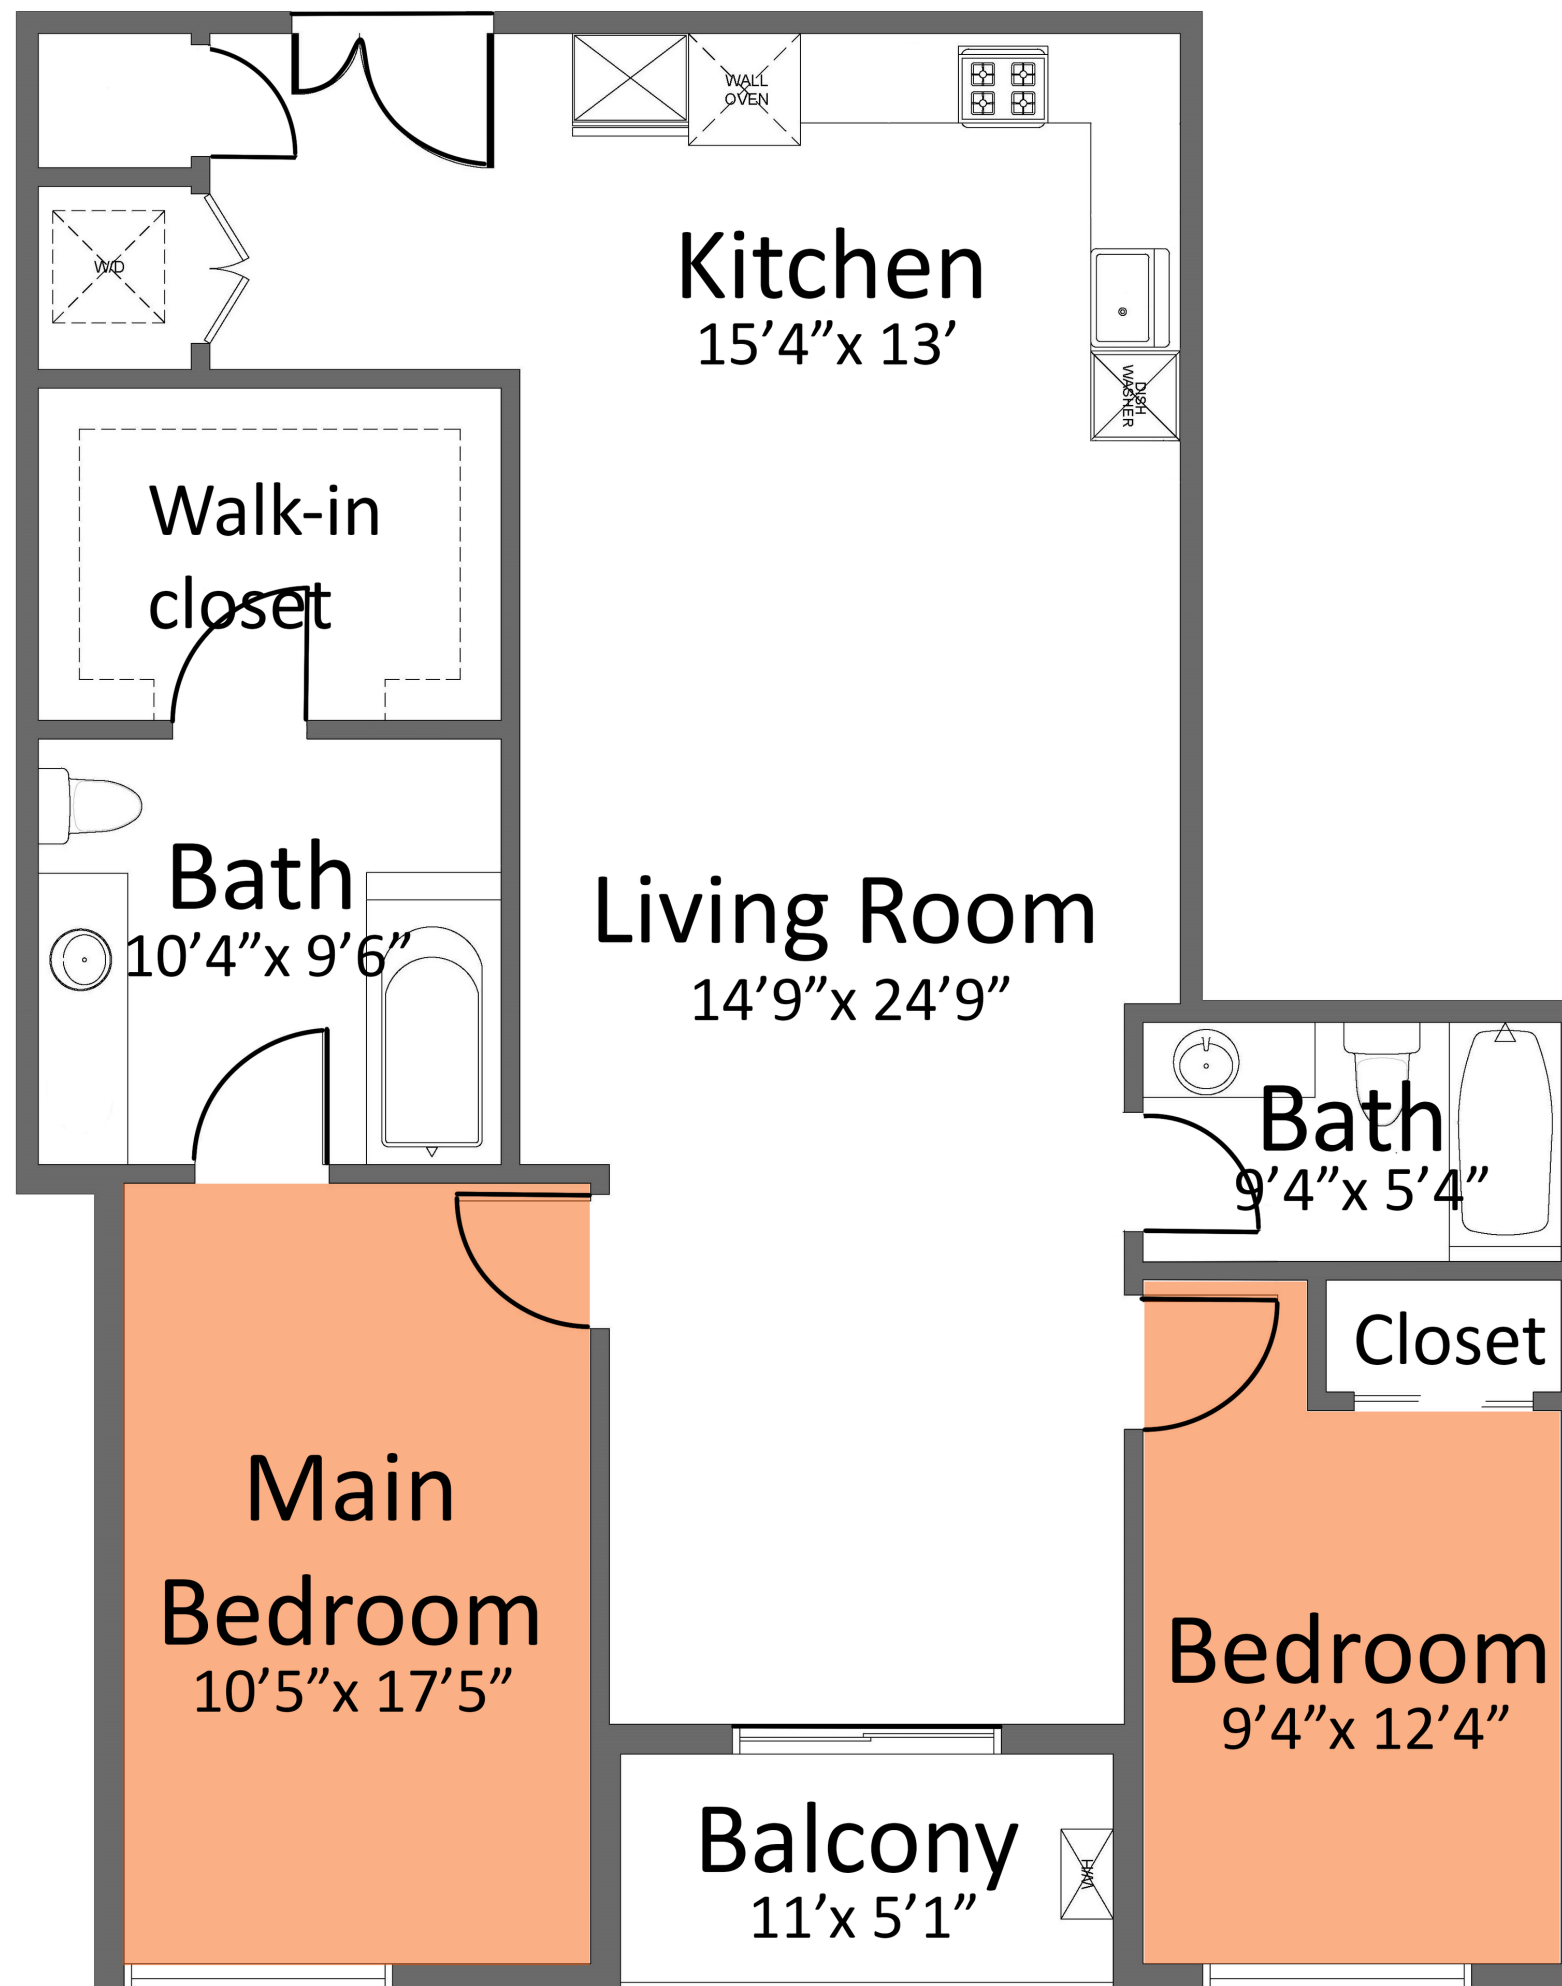

900 S Kenmore Ave, Los Angeles, CA 90006

1,239.2 sqft. - 2 bed 2 bath - Units 305, 405, 505

Please note this floor plan is for marketing purposes only and it is to be used as a guide only. All efforts have been made to ensure its accuracy at the time of printing. Changes may be made during the development process and dimensions, fixtures, fittings, finishes and specifications are subject to change without notice. Floorplans, configurations, and measurements may vary slightly within each plan type. Please refer to actual property for more accurate information.